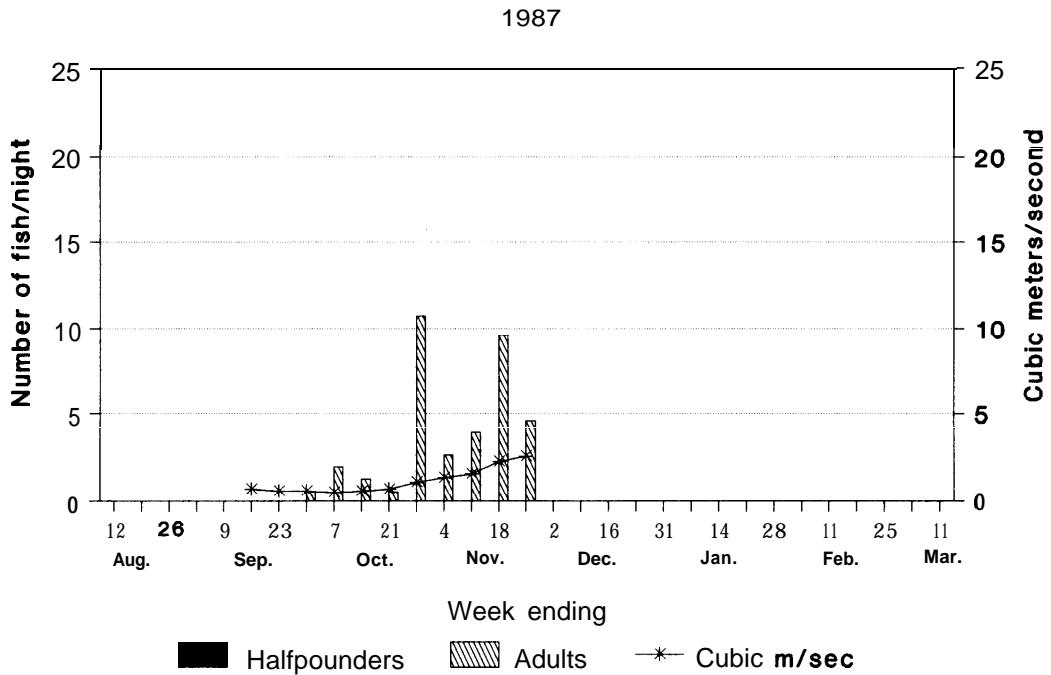

Figure 9. Steelhead run timing, South Fork Trinity River basin, 1984 through 1990.

Figure 9 (continued). Steelhead run timing, South Fork Trinity River basin, 1984 through 1990.

1988

1989

Figure 9 (continued). Steelhead run timing, South Fork Trinity River basin, 1984 through 1990.

Figure 9 (continued). Steelhead run timing, South Fork Trinity River basin, 1984 through 1990.