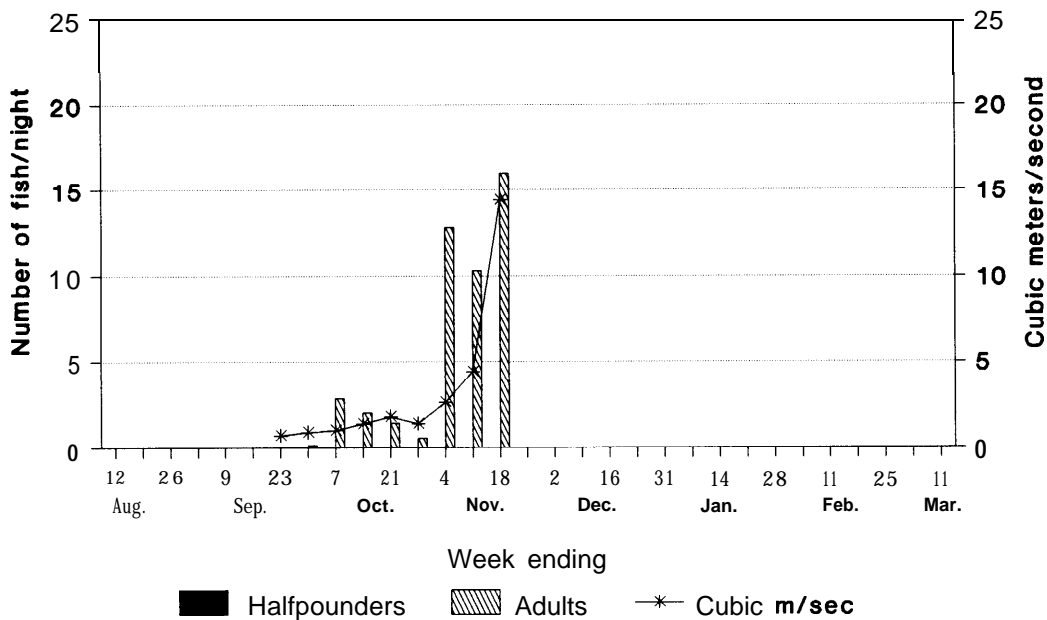

Figure 9. Steelhead run timing, South Fork Trinity River basin, 1984 through 1990.

Figure 9 (continued). Steelhead run timing, South Fork Trinity River basin, 1984 through 1990.

1988

1989

Figure 9 (continued). Steelhead run timing, South Fork Trinity River basin, 1984 through 1990.

Figure 9 (continued). Steelhead run timing, South Fork Trinity River basin, 1984 through 1990.