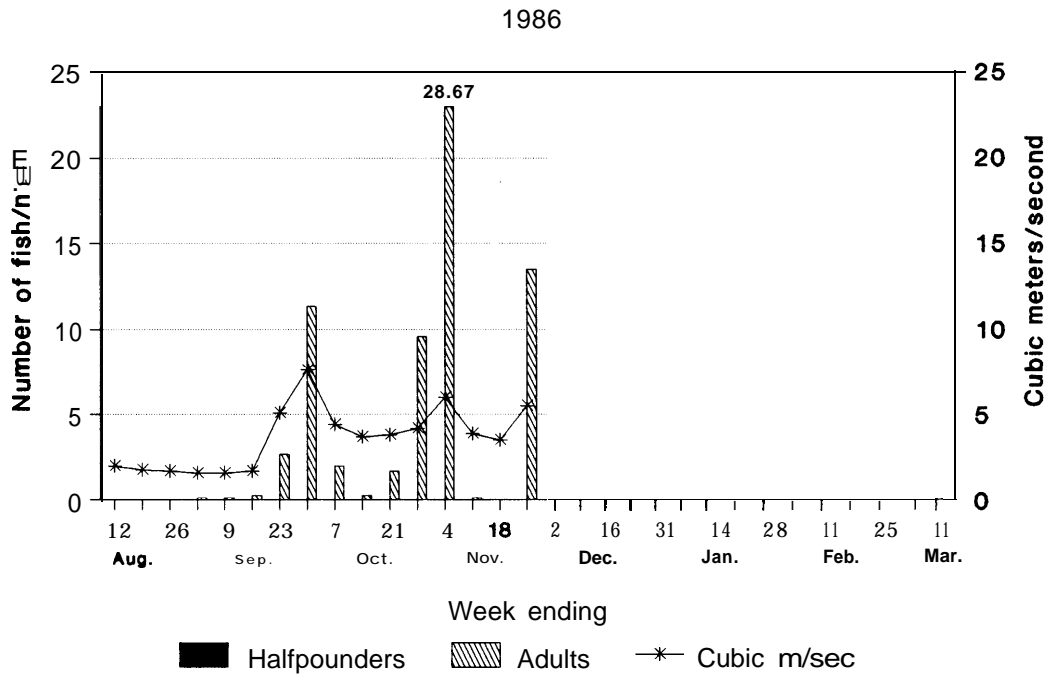

Figure 9. Steelhead run timing, South Fork Trinity River basin, 1984 through 1990.

Figure 9 (continued). Steelhead run timing, South Fork Trinity River basin, 1984 through 1990.

1988

1989

Figure 9 (continued). Steelhead run timing, South Fork Trinity River basin, 1984 through 1990.

Figure 9 (continued). Steelhead run timing, South Fork Trinity River basin, 1984 through 1990.