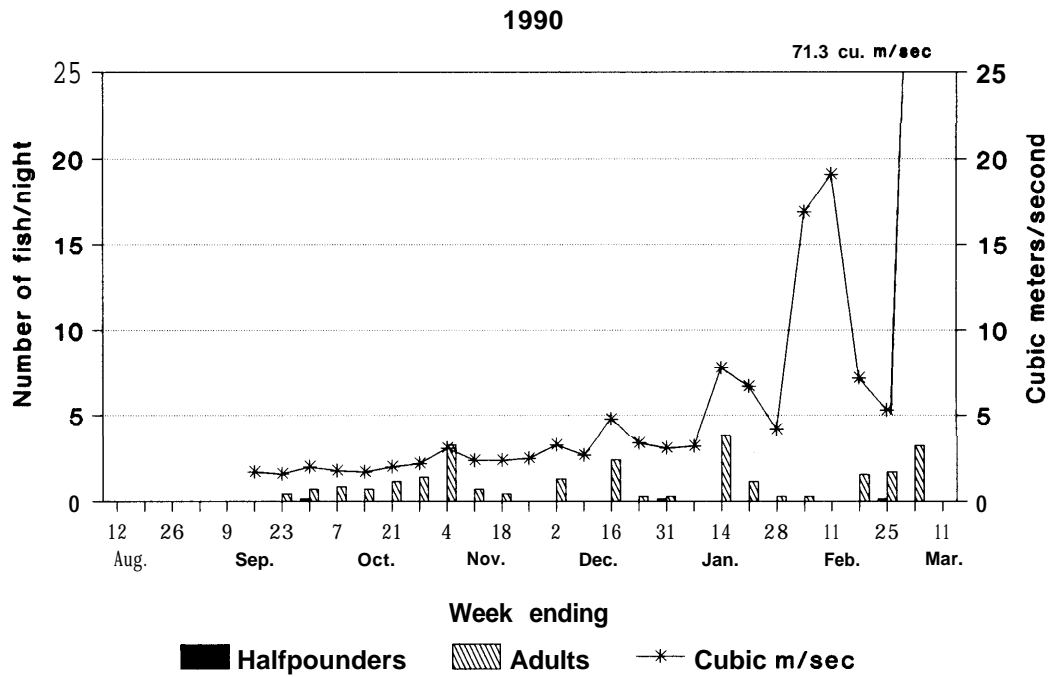

Figure 9. Steelhead run timing, South Fork Trinity River basin, 1984 through 1990.

Figure 9 (continued). Steelhead run timing, South Fork Trinity River basin, 1984 through 1990.

1988

1989

Figure 9 (continued). Steelhead run timing, South Fork Trinity River basin, 1984 through 1990.

Figure 9 (continued). Steelhead run timing, South Fork Trinity River basin, 1984 through 1990.