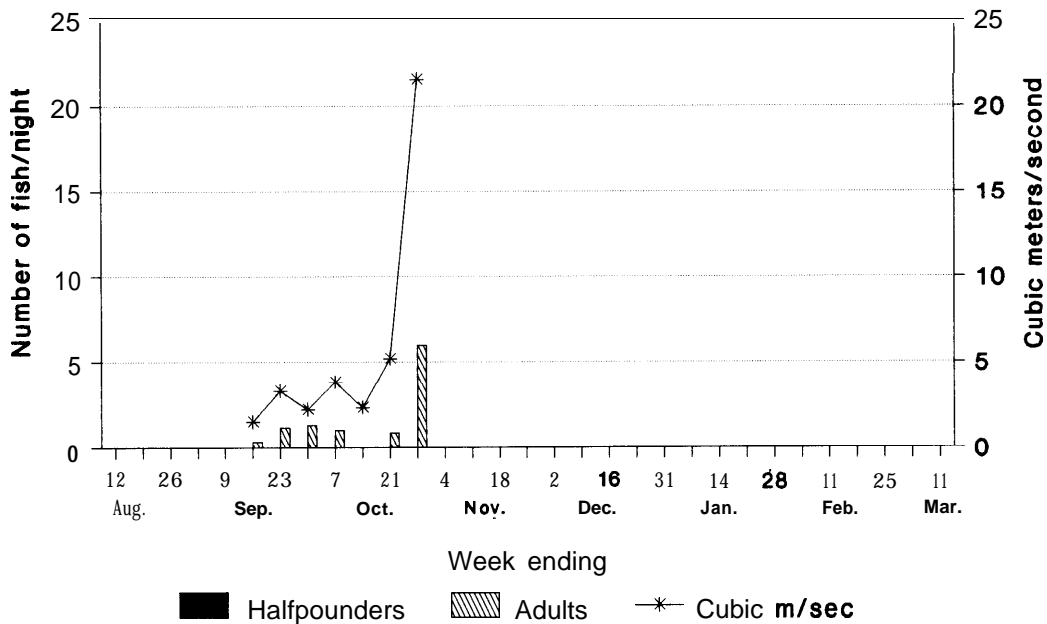

Figure 9. Steelhead run timing, South Fork Trinity River basin, 1984 through 1990.

Figure 9 (continued). Steelhead run timing, South Fork Trinity River basin, 1984 through 1990.

1988

1989

Figure 9 (continued). Steelhead run timing, South Fork Trinity River basin, 1984 through 1990.

Figure 9 (continued). Steelhead run timing, South Fork Trinity River basin, 1984 through 1990.